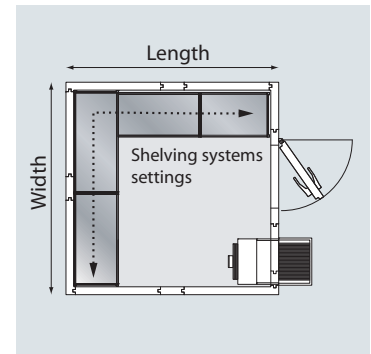

Tecto Standard Plus ClassicEdition 80 Package		Exterior dimension in mm (W x L)	Exterior height 2110 mm Package price	Exterior height 2410 mm Package price
Package 1	Refrigeration unit CS 0500 T	1500 x 1500		
Package 2	Refrigeration unit CS 0900 T	1800 x 1500		
Package 3	Refrigeration unit CS 0900 T	2100 x 1800		
Package 4	Refrigeration unit CS 0900 T	2100 x 2100		
Package 5	Refrigeration unit CS 1300 T	2400 x 2100		
Package 6	Refrigeration unit CS 1300 T	2400 x 2400		
Package 7	Refrigeration unit CS 1300 T	2700 x 2400		
Package 8	Refrigeration unit CS 2000 T	3000 x 2700		

Example for shelving arrangement

Tecto Standard Plus deep-freezing rooms ClassicEdition
Wall thickness 100 mm, temperature range -5°C to -25°C

Tecto Standard Plus ClassicEdition 100 Package		Exterior dimensio- nin mm (W x L)	Exterior height 2150 mm Package price	Exterior height 2450 mm Package price
Package 1	Deep-freezing unit FS 0900 T	1500 x 1500		
Package 2	Deep-freezing unit FS 0900 T	1800 x 1500		
Package 3	Deep-freezing unit FS 0900 T	2100 x 1800		
Package 4	Deep-freezing unit FS 0900 T	2100 x 2100		
Package 5	Deep-freezing unit FS 1400 T	2400 x 2100		
Package 6	Deep-freezing unit FS 1400 T	2400 x 2400		
Package 7	Deep-freezing unit FS 1400 T	2700 x 2400		
Package 8	Deep-freezing unit FS 1400 T	3000 x 2700		

Wall hanging unit

Coldroom height 2410 mm and 2450 mm: Inner door size 800 x 2000 mm
(Package 1+2: 600 x 2000 mm).
Coldroom height 2110 mm and 2150 mm: Inner door size 800 x 1800 mm
(Package 1+2: 600 x 1800 mm).
Door side is always the wide side. The unit is always on the left near the door.
Please specify when ordering the door hinges (DIN right or left).